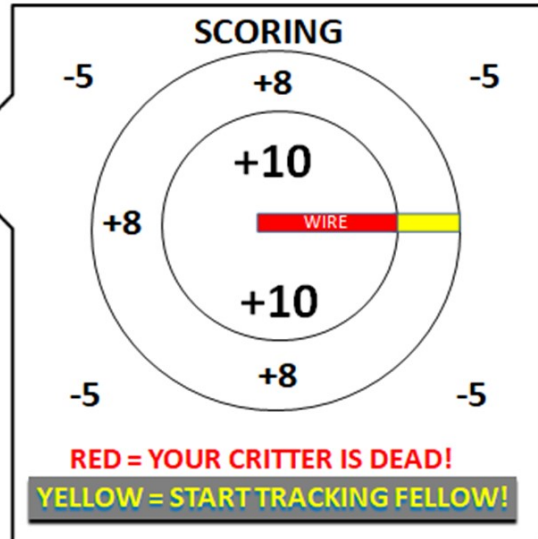

# CRB'S WIRE HUNT SHOOT

## AUGUST 11TH, 2018

NEW  
FOR  
2018

**NO BROADHEADS, FIELD POINTS ONLY!**  
RANGE FINDERS ALLOWED!

SCORING WIRE WILL BE PLACED IN ACCORDANCE WITH THE ANIMAL'S BODY POSITION. NORMAL SCORING RINGS ARE NOT IN EFFECT. TO SCORE YOU MUST PRESS THE WIRE AGAINST THE ANIMAL'S BODY AND MAKE A SWEEP WITH THE WIRE AND SCORE ACCORDINGLY. MISS = 0.