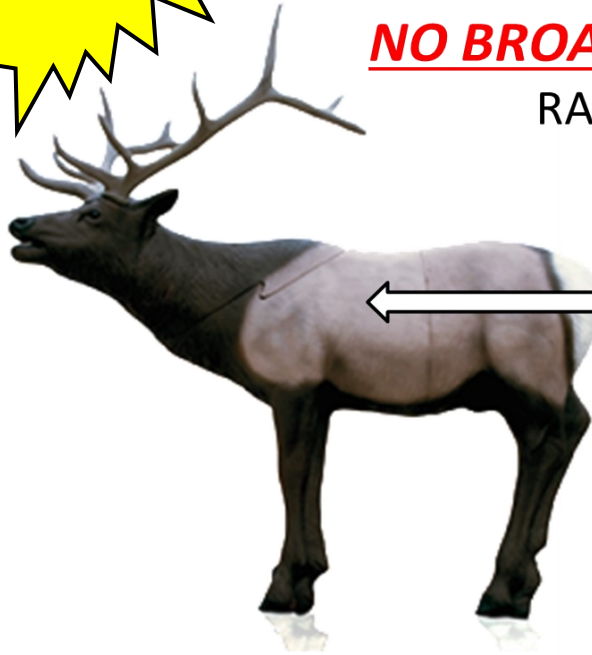

# CRB'S WIRE HUNT SHOOT

## AUGUST 11TH, 2018

NEW  
FOR  
2018

**NO BROADHEADS, FIELD POINTS ONLY!**  
RANGE FINDERS ALLOWED!

SCORING WIRE WILL BE PLACED IN ACCORDANCE WITH THE ANIMAL'S BODY POSITION. NORMAL SCORING RINGS ARE NOT IN EFFECT. TO SCORE YOU MUST PRESS THE WIRE AGAINST THE ANIMAL'S BODY AND MAKE A SWEEP WITH THE WIRE AND SCORE ACCORDINGLY. MISS = 0.